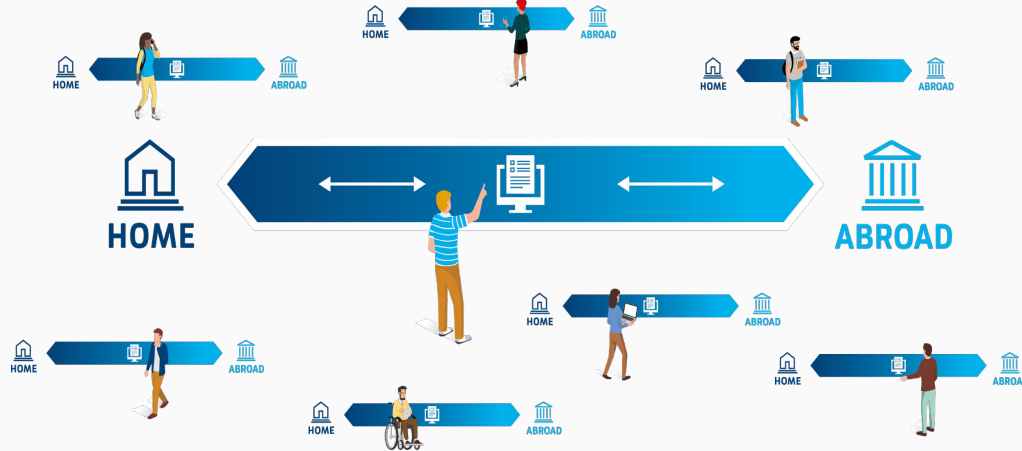

Have you heard of PIM?

Menti poll

PIM - Platform for Inter*national Student Mobility

- From Project to Product -

wolfgang.radenbach@uni-goettingen.de
lach@math.tu-berlin.de
j.hantke@tu-berlin.de
nina.wagenknecht@uni-goettingen.de

25.11.2021

Agenda

1. Introduction to PIM
2. Live Demo
3. From Project to Product

Our goal: Digital exchange of student credits across higher education institutions

Connect to existing European Standards (EWP, Emrex, EDCI)

Support the Implementation of Online Access Act + Single Digital Gateway

What does this mean for the users?

- ☺ Transparency
- ☺ Efficient administrative processes
- ☺ Sovereignty in decision process

Students

HEIs: Staff

Why use PIM?

The German Online Access Act (“OZG”)

The federal government and the federal states are obliged to offer their administrative services electronically via administrative portals by ... [end of 2022] ... at the latest.